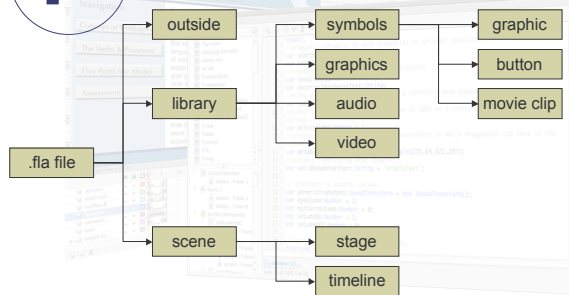

Utah State

Flash file types

- .fla Flash document (development)
 - Cross platform
- .swf Flash movie (optimization)
 - Cross platform
- Several others (.asc, .as, .flv, .flp, .jsfl)

Utah State

Breaking down an .fla file